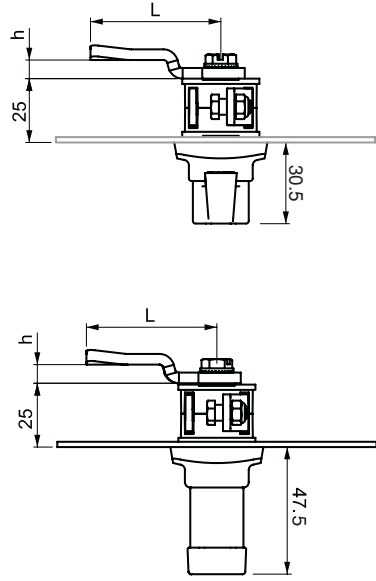

V : 2

103

İSPANYOLET SİSTEMLİ "T ve L" KOL
THREE POINT WITH "T and L" HANDLE

V : 3

103

V : 4

103

ÜRÜN KODU / PRODUCT CODE

103 V - DD - CC - 001
GRUP KODU VERSİYON GÖBEK-FİŞE NO DİL
GROUP CODE VERSION DRIVER - CAM
CYLINDER

Sol kapak için / Left hand LH

Sağ kapak için / Right hand RH

Fişesiz (Silindirsiz) / No Cylinder "00"

Diller için bak. sayfa-> 37
For cams page -> 37

Fişe / Cylinder	ÖZELLİKLER / SPECIFICATIONS	DD
	Fişesiz (Silindirsiz) / No Cylinder	00
	Aynı şifre (Birbirini açan) / Keyed alike	01
	Farklı şifre (Birbirini açmayan) / Keyed differ	02
	Euro Key (5333) Stainless steel dust cap	05