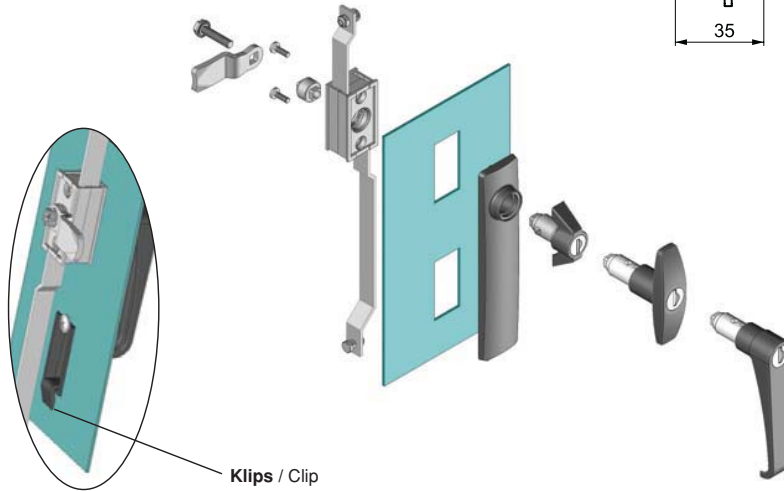

V : 2

203

IP 65

İSPANYOLET SİSTEMLİ "T ve L" KOL
THREE POINT WITH "T and L" HANDLE

203

IP 65

Klips / Clip

V : 3