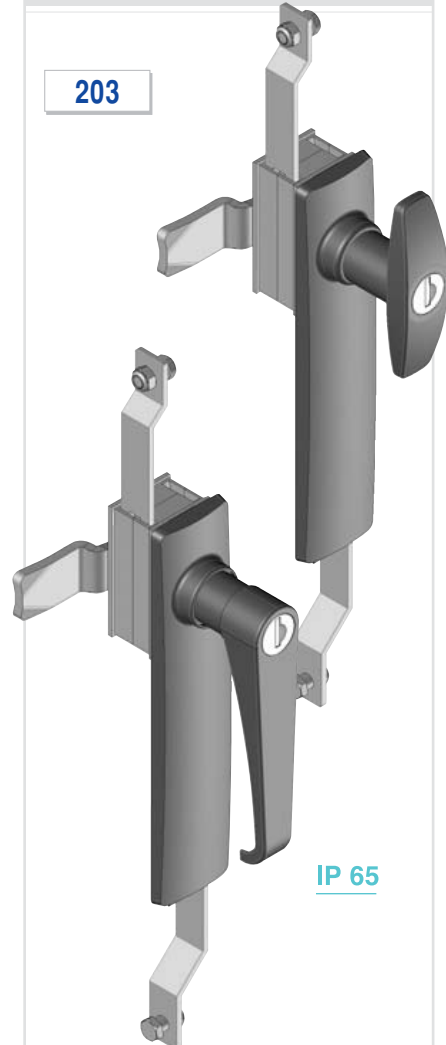

V : 2

203

IP 65

İSPANYOLET SİSTEMLİ "T ve L" KOL
THREE POINT WITH "T and L" HANDLE

203

IP 65

Klips / Clip

V : 3