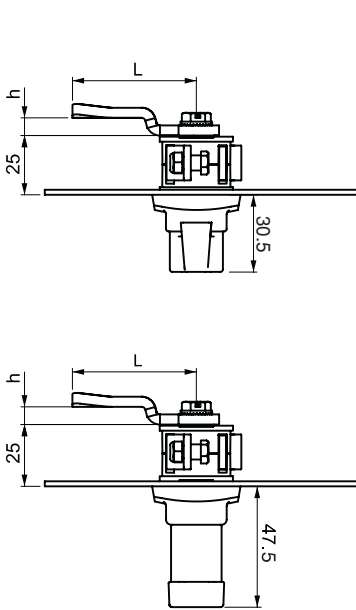

V : 2

203

IP 65

İSPANYOLET SİSTEMLİ "T ve L" KOL
THREE POINT WITH "T and L" HANDLE

203

IP 65

Klips / Clip

V : 3

V : 4

ÜRÜN KODU PRODUCT CODE

203

V

DD

CC

001

002

GRUP KODU
GROUP CODE

VERSİYON
VERSION

GÖBEK-FİŞE NO
DRIVER -
CYLINDER

DİL
CAM

Fişesiz (Silindirsiz) / No Cylinder "00"

Diller için bak. sayfa-> 37
For cams page -> 37

Sol kapak için / Left hand LH

Sağ kapak için / Right hand RH

Fişe / Cylinder	ÖZELLİKLER / SPECIFICATIONS	DD
	Fişesiz (Silindirsiz) / No Cylinder	00
	Aynı şifre (Birbirini açan) / Keyed alike	01
	Farklı şifre (Birbirini açmayan) / Keyed differ	02
	Euro Key (5333) Stainless steel dust cap	05