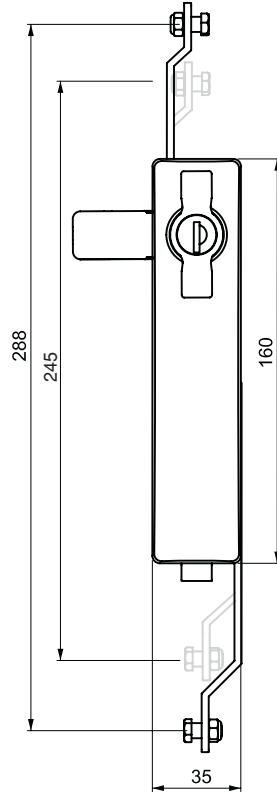

**SİLİNDİRLİ KELEBEK KİLİT**  
**CAM LOCK WITH WING KNOB**

**065**

**MONTAJ ÖLÇÜSÜ**  
FIXING

065 1-1-DD-CC

ZAMAK- KROM / ZAMAK CHROME

065 1-2-DD-CC

ZAMAK- BOYALI / ZAMAK BLACK COATED

065 2-0-DD-CC

**APPLICATIONS**

Electric panels, machinery covers

**MATERIAL**

HOUSING : Zamak DIN-EN 1774-ZnAl4Cu1

CAM : Steel or PA

GASKET : Rubber

FINISH : Chrome or black coated

**ÜRÜN KODU / PRODUCT CODE**

Diller için bak. sayfa-> 36  
For cams page -> 36

V : 2

203

IP 65

İSPANYOLET SİSTEMLİ "T ve L" KOL  
THREE POINT WITH "T and L" HANDLE

203

V : 3

IP 65