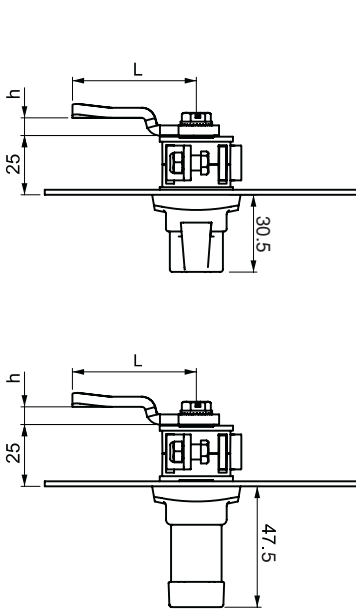

**SİLİNDİRLİ KELEBEK KİLİT**  
**CAM LOCK WITH WING KNOB**

**065**

**MONTAJ ÖLÇÜSÜ**  
FIXING

065 1-1-DD-CC

ZAMAK- KROM / ZAMAK CHROME

065 1-2-DD-CC

ZAMAK- BOYALI / ZAMAK BLACK COATED

065 2-0-DD-CC

**APPLICATIONS**

Electric panels, machinery covers

**MATERIAL**

HOUSING : Zamak DIN-EN 1774-ZnAl4Cu1

CAM : Steel or PA

GASKET : Rubber

FINISH : Chrome or black coated

**ÜRÜN KODU / PRODUCT CODE**

Diller için bak. sayfa-> 36  
For cams page -> 36

V : 2

203

IP 65

İSPANYOLET SİSTEMLİ "T ve L" KOL  
THREE POINT WITH "T and L" HANDLE

203

V : 3

IP 65