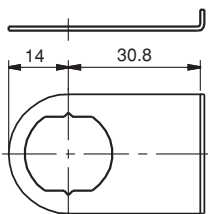

APPLICATIONS

Steel drawers, wooden cupboard,

MATERIAL

HOUSING : Zamak DIN-EN 1774-ZnAl4Cu1

CAM : Steel

FINISH : Chrome

050 A1

CAM BAĞLANTI SACI
CAM LOCK FIXING
DEVICE - FOR GLASS

030 A1

KİLİT KARŞILIK SACI
LOCK FIXING DEVICE

050 A3

KİLİT TUTAMAĞI
HANDLE FOR LOCK

Diller için bak. sayfa-> 38
For cams page -> 38