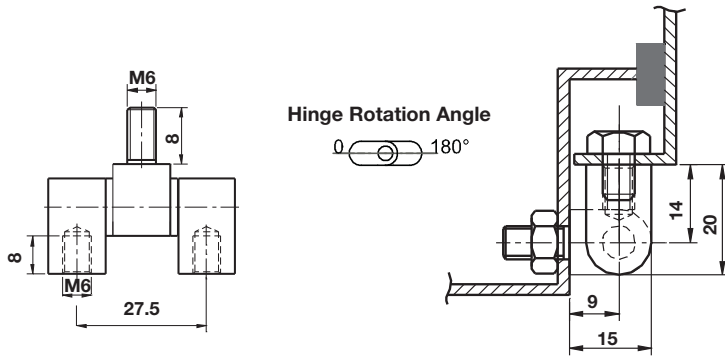

192

SIDE HINGE (12 mm)

PRODUCT CODE

192	4	-	0
GROUP CODE	MATERIAL		FINISH

New

LH/RH

- Side mounted hinge
- 12 mm parts and bearings are brass .Parts are tightly fitted.

193

SIDE HINGE (16 mm)

PRODUCT CODE

193	4	-	0
GROUP CODE	MATERIAL		FINISH

New

LH/RH

- Side mounted hinge
- 16 mm parts are brass .Parts are tightly fitted.