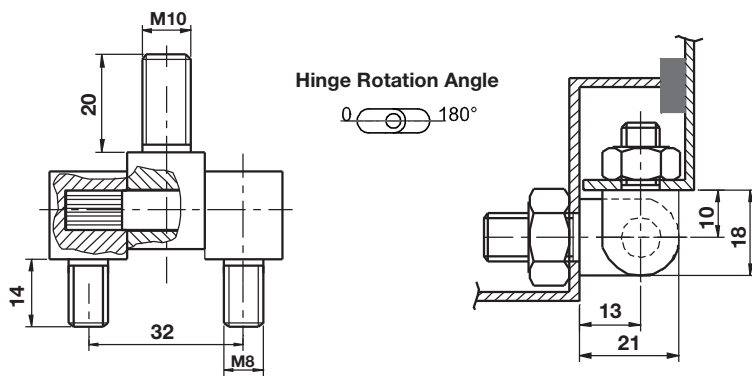

192

SIDE HINGE (12 mm)

PRODUCT CODE

192	4	-	0
GROUP CODE	MATERIAL		FINISH

New

LH/RH

- Side mounted hinge
- 12 mm parts and bearings are brass .Parts are tightly fitted.

193

SIDE HINGE (16 mm)

PRODUCT CODE

193	4	-	0
GROUP CODE	MATERIAL		FINISH

New

LH/RH

- Side mounted hinge
- 16 mm parts are brass .Parts are tightly fitted.